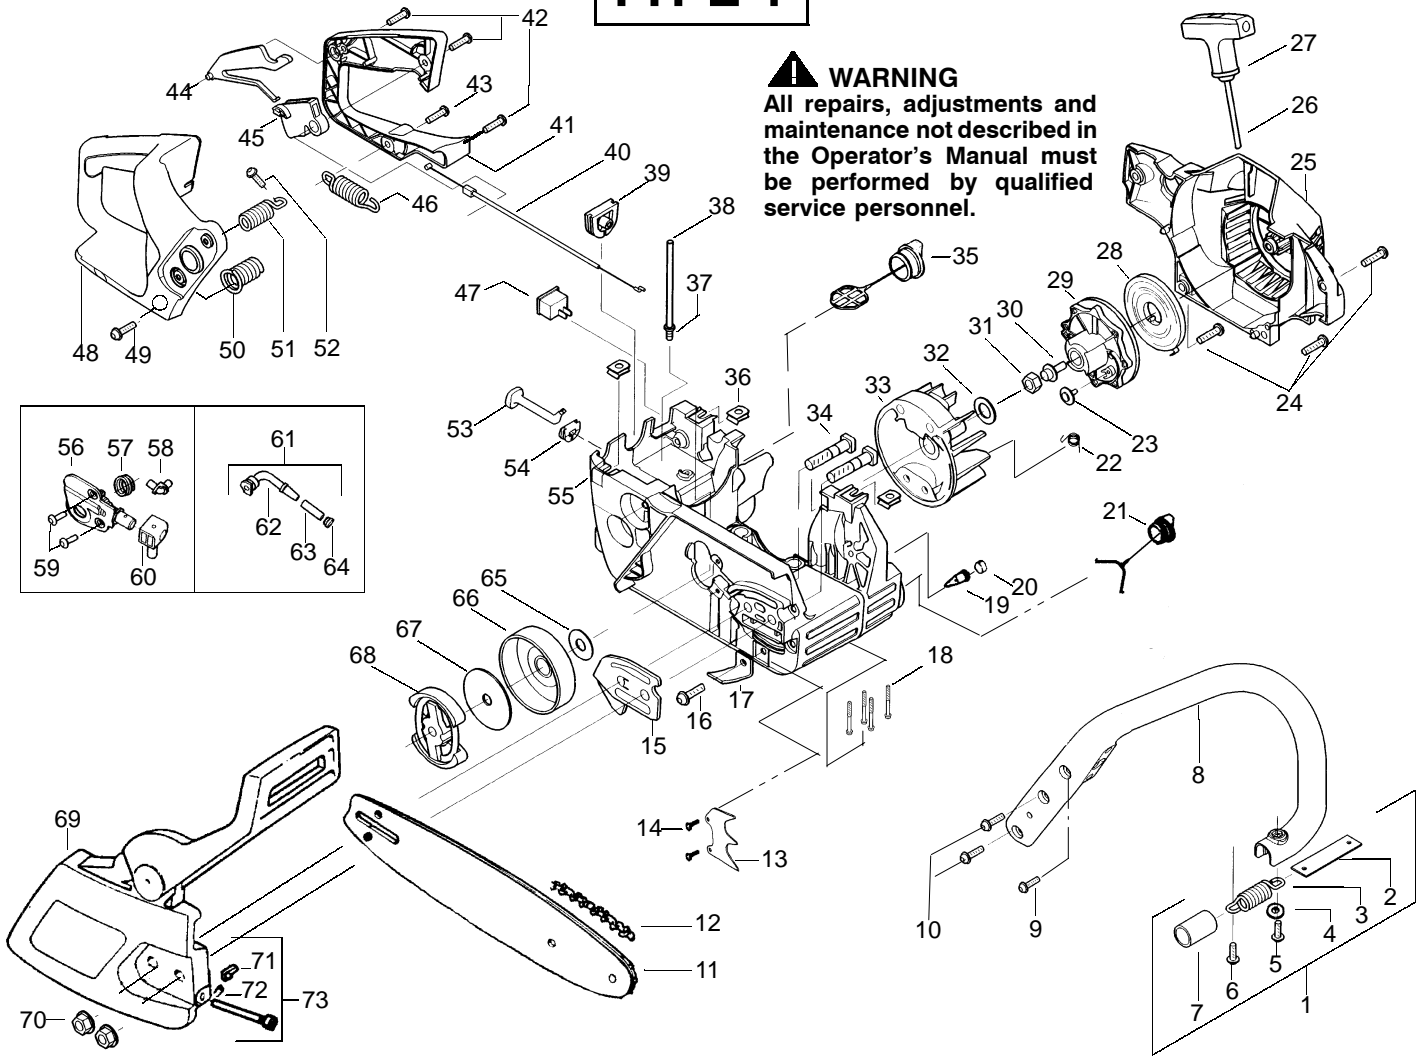

# TYPE 1

**⚠ WARNING**  
**All repairs, adjustments and maintenance not described in the Operator's Manual must be performed by qualified service personnel.**

Ref.	Part No.	Description	Ref.	Part No.	Description	Ref.	Part No.	Description
1.	530047963	Assy.-Isolator	27.	530056402	Handle- Starter	53.	530047605	Knob- Choke
2.	530047608	Strap- Limiter	28.	530027531	Spring- Recoil	54.	530049005	Grommet- Knob
3.	530042082	Spring- Isolator	29.	530037817	Pulley- Starter	55.	530056597	Assy- Chassis (incl. 19-21,34-36)
4.	530015123	Washer	30.	530015920	Screw	56.	530071259	Kit- Oil Pump (Incls. 57,58,60)
5.	530016018	Screw	31.	530016134	Nut- Flywheel	57.	530037820	Gear- Worm Spring
6.	530015843	Screw	32.	530015127	Washer- Flywheel	58.	530049477	Elbow- Oil Pickup
7.	530036142	Sleeve- AV Spring	33.	530039209	Assy- Flywheel	59.	530016064	Screw
8.	530047583	Handle- Front	34.	530016133	Bolt- Bar	60.	530019206	Seal Block
9.	530015940	Screw	35.	530047192	Assy- Fuel Cap	61.	530047663	Assy- Oil Pickup (Incl. 62-64)
10.	530015814	Screw	36.	530015922	Nut- "U"- Type	62.	530038373	Pick- up Oiler
11.	530044816	Bar - 14"	37.	530023877	Fitting- fuel line	63.	530037821	Filter- Oil
12.	538029933	Chain 14"	38.	530069216	Kit- Fuel line (large)	64.	530030189	Plug- Oil Filter
13.	530014381	Kit- Assy Spike (incl.14)	39.	530047631	Grommet- Cable	65.	530015907	Washer- Thrust
14.	530015805	Screw	40.	530047602	Cable- Throttle	66.	530047061	Assy.- Clutch Drum w/bearing
15.	530038238	Plate- Bar Mounting	41.	530047581	Cover- Rear Handle	67.	530015611	Washer- Clutch
16.	530015814	Screw	42.	530015906	Screw	68.	530014949	Assy. Clutch
17.	530029850	Chain Catcher	43.	530015886	Screw	69.	530054736	Assy- Chain Brake
18.	530016132	Screw	44.	530036098	Lockout- Throttle	70.	530015917	Nut- Bar Mounting
19.	530026119	Check Valve	45.	530036097	Trigger- Throttle	71.	530015826	Pin- Retainer
20.	530038264	Plug- Bronze Vent	46.	530042082	Spring	72.	530038593	Retainer
21.	530010846	Assy- Oil Cap	47.	530069572	Kit- Switch	73.	530069611	Kit- Bar Adjust
22.	530023817	Spring- Starter Dog	48.	530047582	Handle - Rear			
23.	530016080	Screw	49.	530015814	Screw			
24.	530015892	Screw	50.	530053274	Assy- Isolator - lower			
25.	530054175	Housing- Fan	51.	530071385	Kit- Isolator (Upper)			
26.	530069232	Kit- Rope	52.	530015875	Screw			