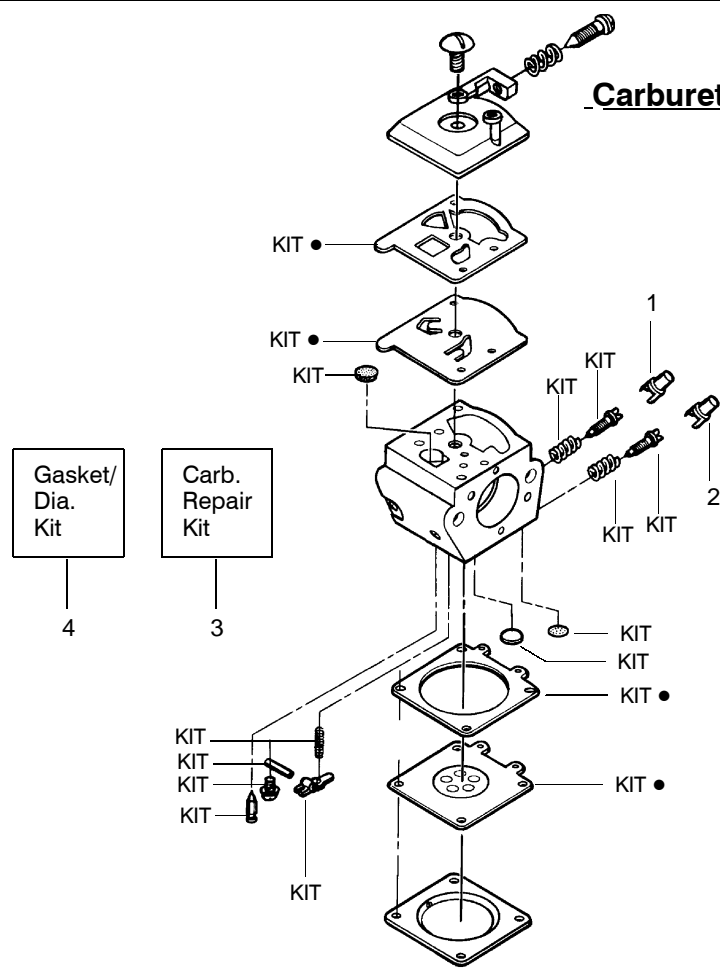

**TYPE 4**

Ref.	Part No.	Description	Ref.	Part No.	Description	Ref.	Part No.	Description
1.	530016153	Screw	19.	530036103	Screen-Spark	36.	530047604	Housing-Air Filter
2.	530071310	Kit-Cyl. Shield	20.	530037813	Diffuser-Muffler	37.	530016101	Nut
3.	530047213	Assy-Air Purge	21.	530069608	Gasket-Muffler (kit)	38.	530037793	Air Filter - Foam
4.	530015780	Screw	22.	530047207	Assy-Muffler (Incl. 17-21)	39.	530031135	Wrench-Bar
5.	530095646	Assy-Fuel Pick-up	23.	530047062	Assy-Crankshaft	40.	530069608	Kit-Engine Gasket (incl. 34,30,21)
6.	530069247	Kit-Line Purge/Carb. (Small Dia)	24.	530037935	Cap-Crankcase			
7.	530069216	Kit-Line Purge/Tank (large line)	25.	530056363	Assy-Seal & Bearing			
8.	530035526	Grommet-Carb Adjust.	26.	530038729	Ring-Piston			
9.	530054144	Seal-Carb Adapter	27.	530015697	Retainer - Piston Pin			
10.	952030150	Spark Plug (RCJ-7Y)	28.	530071408	Kit-Piston - (incl. 26-27)			
11.	530016136	Clip-High Tension Lead	29.	530012411	Cylinder			
12.	530049117	Assy-Wire Harness (includes switch)	30.	530069608	Gasket-Carb. Adapter (kit)			
13.	530015814	Screw	31.	530016187	Screw			Not Shown
14.	530039198	Module-Ignition	32.	530049700	Carb. Adapter	530163664		Manual- (Scan)
15.	530047442	Strap-Ground	33.	530016386	Screw	530163665		Manual - (Euro I)
16.	530037652	Insulator-Heat	34.	530069608	Carb. Gasket (kit)	530163666		Manual - (Euro II)
17.	530049870	Back Plate-Muffler	35.	---	Kit-Carburetor (WT-625)	530054781		Decal-Warning
18.	530016132	Screw		530071621				

↙ = NEW PART NUMBER FOR THIS IPL

★ = REFER TO THE SERVICE REFERENCE INDICATED FOR MORE INFORMATION. (LOCATED AT END OF IPL)

**Carburetor Assembly – WT-391 – #530069722**

Ref.	Part No.	Description
1.	530038479	Limiter Cap-High
2.	530038478	Limiter Cap-Low
3.	530069826	Carburetor Repair Kit ( KIT= Indicates Contents) & Includes Limiter Caps
4.	530069844	Gasket/Diaphragm Kit ( • = Indicates Contents)