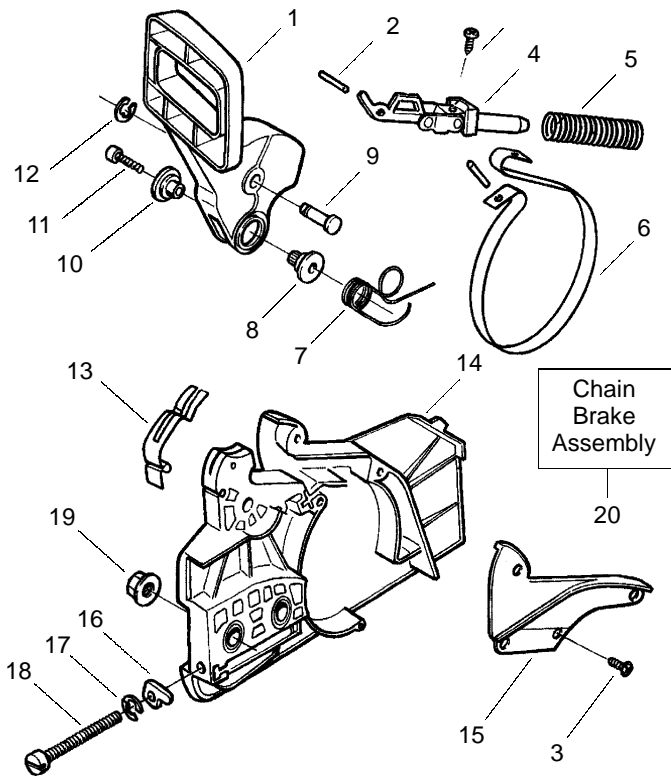

Ref.	Part No.	Description
1.	530071347	Actuating Lever
2.	530015913	Spring Pin
3.	530015911	Screw
4.	530054741	Front & Rear Link Ass'y.
5.	530016237	Spring Compression
6.	530052232	Brake Band
7.	530015910	Handguard Spring
8.	530049075	Journal-Right
9.	530029879	Pivot Pin
10.	530029881	Journal-Left
11.	530016384	Screw
12.	530038593	Retainer
13.	530029878	Position Spring
14.	530054747	Clutch Cover
15.	530038679	Chain Brake Cover
16.	530015826	Bar Adjusting Pin
17.	530038593	Retainer
18.	530016110	Screw-Bar Adjusting
19.	530015917	Nut
20.	530054736	Chain Brake Assembly