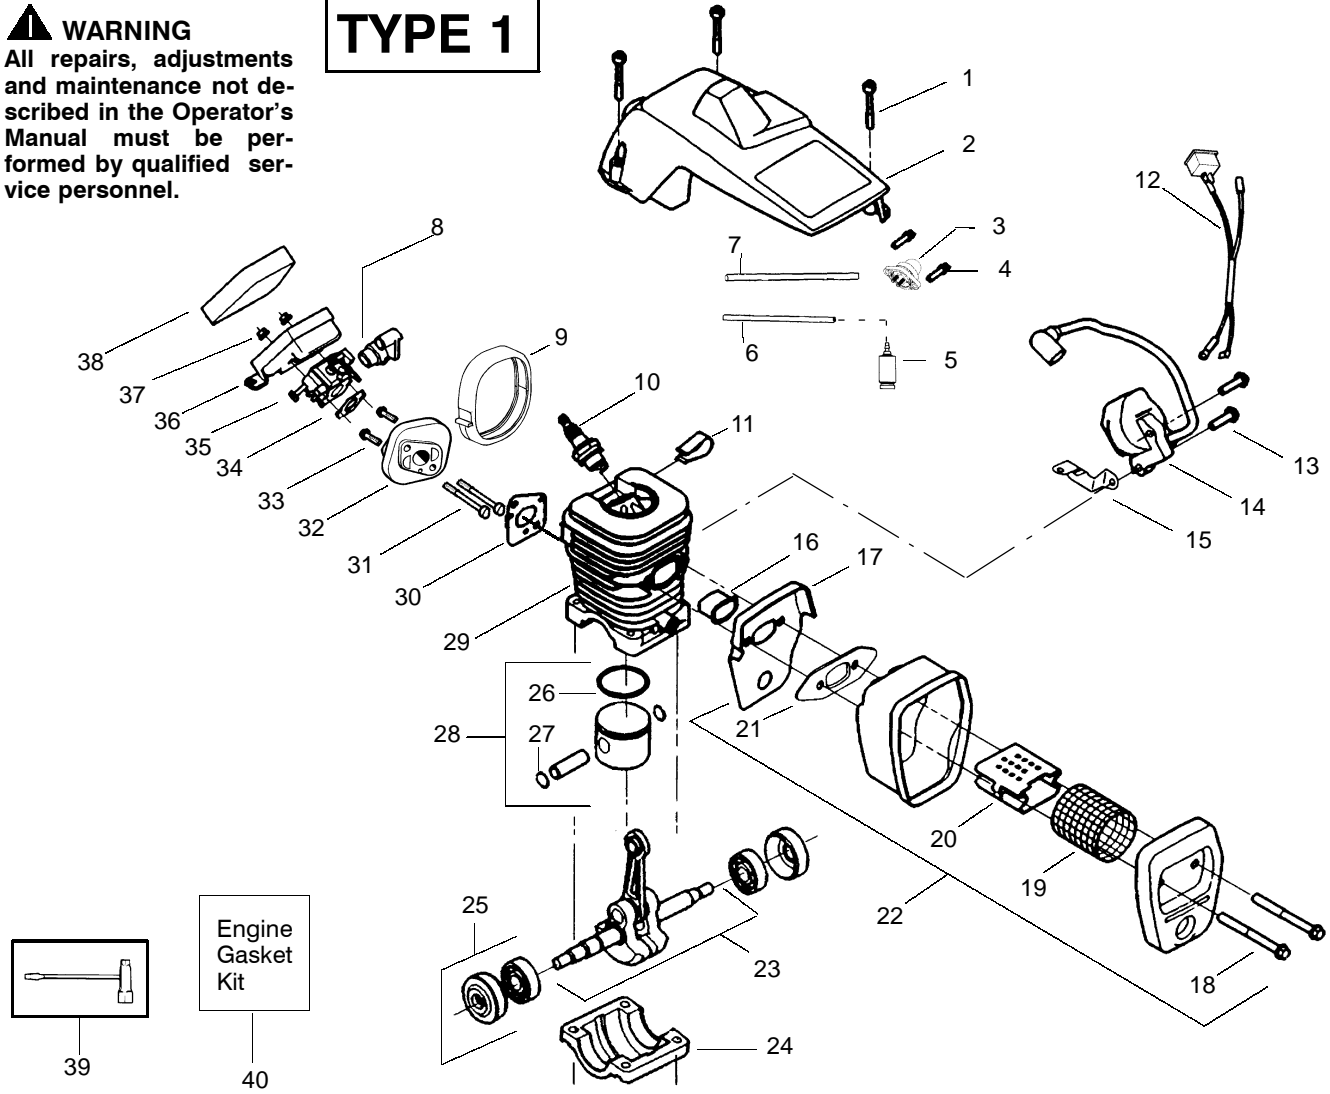

⚠ WARNING
All repairs, adjustments and maintenance not described in the Operator's Manual must be performed by qualified service personnel.

TYPE 1

Ref.	Part No.	Description	Ref.	Part No.	Description	Ref.	Part No.	Description
1.	530016153	Screw	19.	530036103	Screen-Spark	36.	530047604	Housing-Air Filter
2.	530055460	Shield-Cylinder	20.	530037813	Diffuser-Muffler	37.	530016101	Nut
3.	530047213	Assy-Air Purge	21.	530069608	Gasket-Muffler (kit)	38.	530037793	Air Filter - Foam
4.	530015780	Screw	22.	530047207	Assy-Muffler (Incl. 17-21)	39.	530031135	Wrench-Bar
5.	530095646	Assy-Fuel Pick-up	23.	530047062	Assy-Crankshaft	40.	530069608	Kit-Engine Gasket (incl. 34,30,21)
6.	530069247	Kit-Line Purge/Carb. (Small Dia)	24.	530037935	Cap-Crankcase			
7.	530069216	Kit-Line Purge/Tank (large line)	25.	530056363	Assy-Seal & Bearing			
8.	530049244	Grommet-Carb Adjust.	26.	530029805	Ring-Piston			
9.	530054144	Seal-Carb Adapter	27.	530015697	Retainer - Piston Pin			
10.	952030150	Spark Plug (RCJ-7Y)	28.	530069604	Kit-Piston - (incl. 26-27)			
11.	530016136	Clip-High Tension Lead	29.	530069606	Kit-Cylinder			
12.	530049117	Assy-Wire Harness (includes switch)	30.	530069608	Gasket-Carb. Adapter (kit)			
13.	530015814	Screw	31.	530016187	Screw		530088226	Manual- (Scan)
14.	530039167	Module-Ignition	32.	530049700	Carb. Adapter		530088160	Manual - (Euro I)
15.	530047442	Strap-Ground	33.	530016386	Screw		530088161	Manual - (Euro II)
16.	530037652	Insulator-Heat	34.	530069608	Carb. Gasket (kit)		530054781	Decal-Warning
17.	530049870	Back Plate-Muffler	35.	---	Kit-Carburetor (WT-391)		530038478	Cap-limiter low(tan)
18.	530016132	Screw		530069722			530038479	Cap-limiter high(brn)
								Not Shown

↖ = NEW PART NUMBER FOR THIS IPL

* = REFER TO THE SERVICE REFERENCE INDICATED FOR MORE INFORMATION. (LOCATED AT END OF IPL)