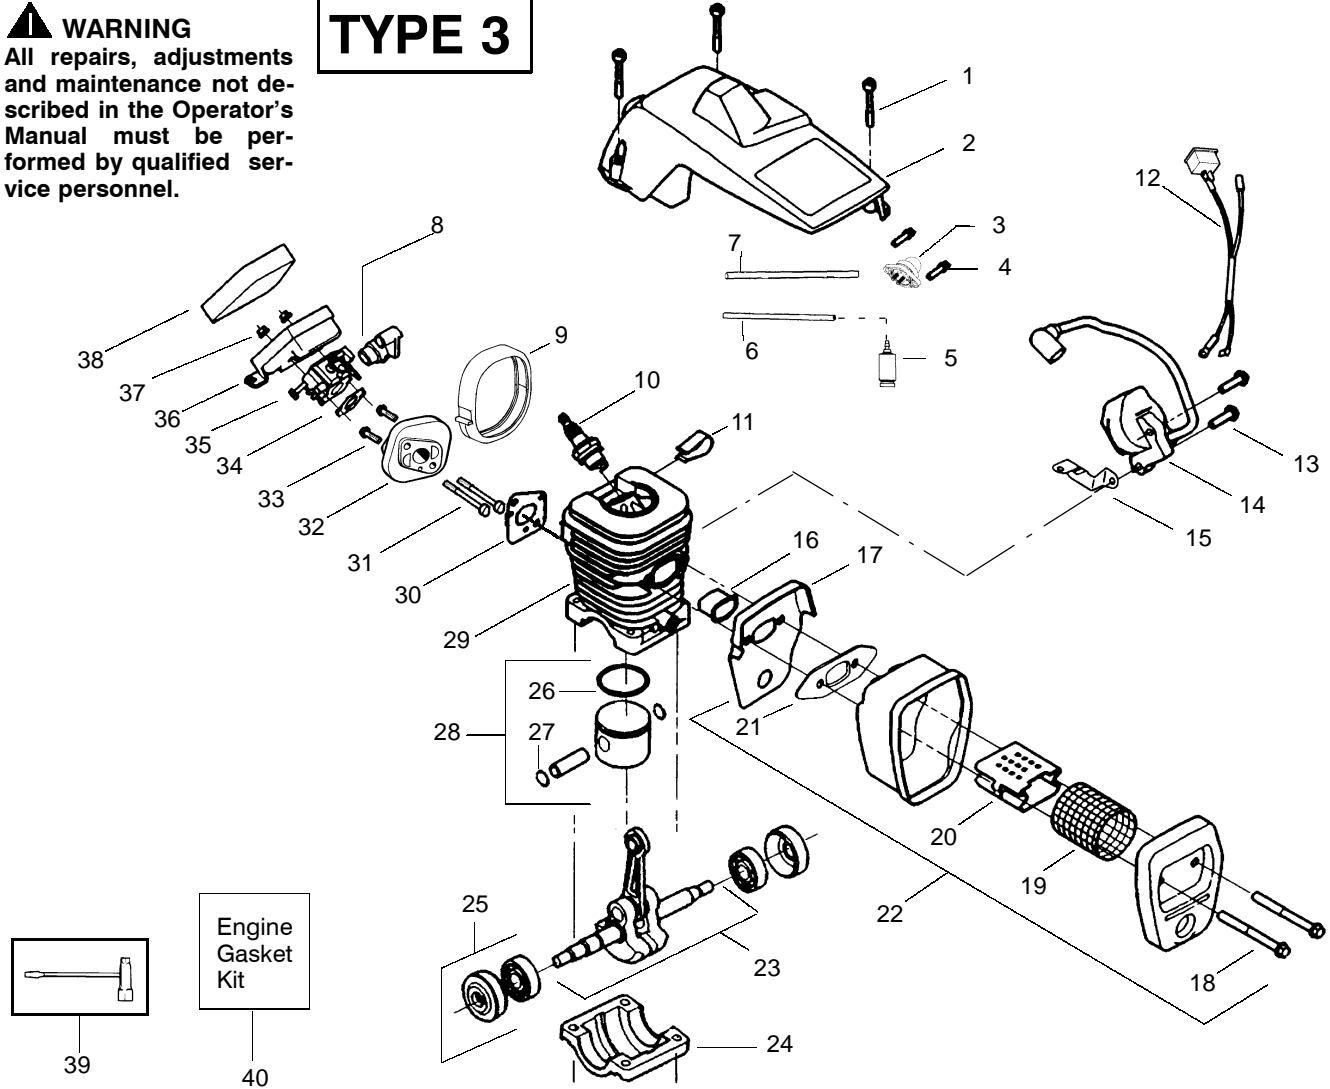

▲ WARNING
All repairs, adjustments and maintenance not described in the Operator's Manual must be performed by qualified service personnel.

TYPE 3

Ref.	Part No.	Description	Ref.	Part No.	Description	Ref.	Part No.	Description
1.	530016153	Screw	19.	530036103	Screen-Spark	36.	530047604	Housing-Air Filter
2.	530056966	Shield-Cylinder	20.	530037813	Diffuser-Muffler	37.	530016101	Nut
3.	530047213	Assy-Air Purge	21.	530069608	Gasket-Muffler (kit)	38.	530037793	Air Filter - Foam
4.	530015780	Screw	22.	530047207	Assy-Muffler (Incl. 17-21)	39.	530031135	Wrench-Bar
5.	530095646	Assy-Fuel Pick-up	23.	530047062	Assy-Crankshaft	40.	530069608	Kit-Engine Gasket (incl. 34,30,21)
6.	530069247	Kit-Line Purge/Carb. (Small Dia)	24.	530037935	Cap-Crankcase			
7.	530069216	Kit-Line Purge/Tank (large line)	25.	530056363	Assy-Seal & Bearing			
8.	530035526	Grommet-Carb Adjust.	26.	530038729	Ring-Piston			
9.	530054144	Seal-Carb Adapter	27.	530015697	Retainer - Piston Pin			
10.	952030150	Spark Plug (RCJ-7Y)	28.	530071408	Kit-Piston - (incl. 26-27)			
11.	530016136	Clip-High Tension Lead	29.	530012411	Cylinder			
12.	530049117	Assy-Wire Harness (includes switch)	30.	530069608	Gasket-Carb. Adapter (kit)			
13.	530015814	Screw	31.	530016187	Screw			Not Shown
14.	530039198	Module-Ignition	32.	530049700	Carb. Adapter	530163664		Manual- (Scan)
15.	530047442	Strap-Ground	33.	530016386	Screw	530163665		Manual - (Euro I)
16.	530037652	Insulator-Heat	34.	530069608	Carb. Gasket (kit)	530163666		Manual - (Euro II)
17.	530049870	Back Plate-Muffler	35.	---	Kit-Carburetor (WT-625)	530054781		Decal-Warning
18.	530016132	Screw	★	530071621				

✓ = NEW PART NUMBER FOR THIS IPL

★ = REFER TO THE SERVICE REFERENCE INDICATED FOR MORE INFORMATION. (LOCATED AT END OF IPL)