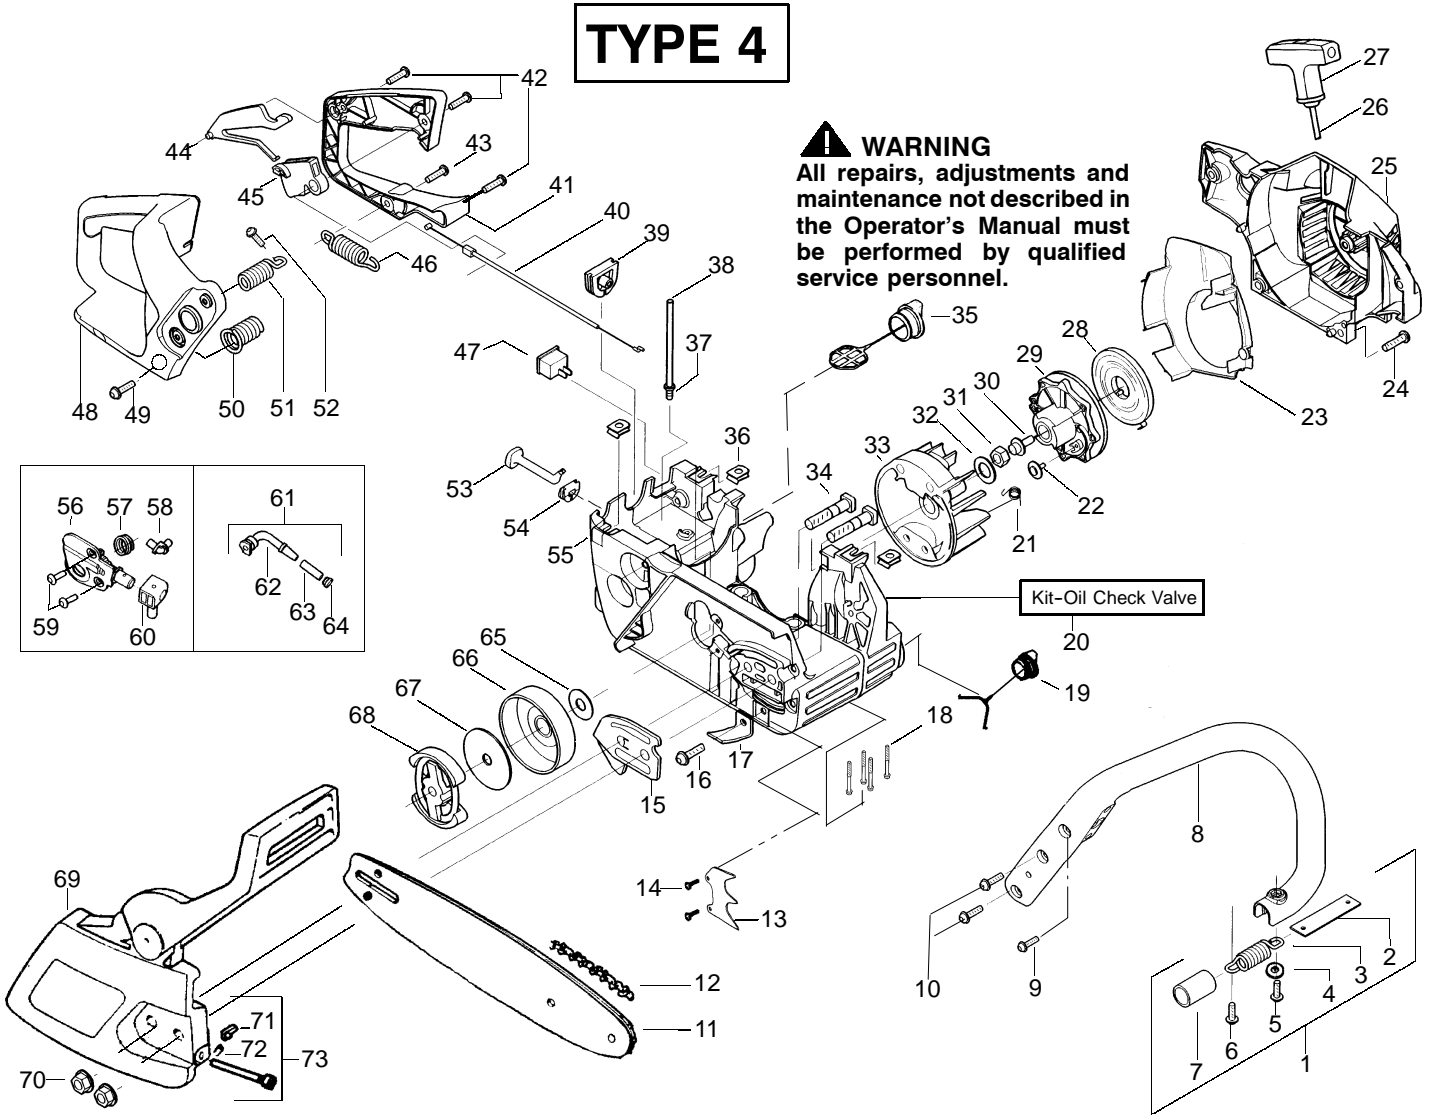

TYPE 4

Ref.	Part No.	Description	Ref.	Part No.	Description	Ref.	Part No.	Description
1.	530047963	Assy.- Isolator	27.	530056402	Handle- Starter	53.	530047605	Knob- Choke
2.	530047608	Strap- Limiter	28.	530027531	Spring- Recoil	54.	530049005	Grommet- Knob
3.	530042082	Spring- Isolator	29.	530037817	Pulley- Starter	55.	530056596	Assy- Chassis
4.	530015123	Washer	30.	530015920	Screw	56.	530071259	Kit- Oil Pump (Incls. 57,58,60)
5.	530016018	Screw	31.	530016134	Nut- Flywheel	57.	530037820	Gear- Worm Spring
6.	530015843	Screw	32.	530015127	Washer- Flywheel	58.	530049477	Elbow- Oil Pickup
7.	530036142	Sleeve- AV Spring	33.	530039209	Assy- Flywheel	59.	530016064	Screw
8.	530047583	Handle- Front	34.	530016133	Bolt- Bar	60.	530019206	Seal Block
9.	530015940	Screw	35.	530047192	Assy- Fuel Cap	61.	530047663	Assy- Oil Pickup (Incl. 62-64)
10.	530015814	Screw	36.	530015922	Nut- "U"- Type	62.	530038373	Pick-up Oiler
11.	530044896	Bar - 14"	37.	530023877	Fitting- fuel line	63.	530037821	Filter- Oil
12.	538029933	Chain 14"	38.	530069216	Kit- Fuel line (large)	64.	530030189	Plug- Oil Filter
13.	530014381	Kit- Assy Spike (incl. 14)	39.	530047631	Grommet- Cable	65.	530015907	Washer- Thrust
14.	530015805	Screw	40.	530047602	Cable- Throttle	66.	530047061	Assy- Clutch Drum w/bearing
15.	530038238	Plate- Bar Mounting	41.	530047581	Cover- Rear Handle	67.	530015611	Washer- Clutch
16.	530015814	Screw	42.	530015906	Screw	68.	530014949	Assy. Clutch
17.	530029850	Chain Catcher	43.	530015886	Screw	69.	530054739	Assy- Chain Brake
18.	530016132	Screw	44.	530036098	Lockout- Throttle	70.	530015917	Nut- Bar Mounting
19.	530010846	Assy- Oil Cap	45.	530036097	Trigger- Throttle	71.	530015826	Pin- Retainer
20.	530071666	Kit- Oil Check Valve	46.	530042082	Spring	72.	530038593	Retainer
21.	530023817	Spring- Starter Dog	47.	530069572	Kit- Switch	73.	530069611	Kit- Bar Adjust (incl. 71 & 72)
22.	530016080	Screw	48.	530047582	Handle - Rear			
23.	530055723	Baffle- Air	49.	530015814	Screw			
24.	530015892	Screw	50.	530053274	Assy. Isolator - lower			
25.	530049335	Housing- Fan	51.	530071385	Kit- Isolator (Upper)			
26.	530069232	Kit- Rope	52.	530015875	Screw			

✓ = NEW PART NUMBER FOR THIS IPL

* = REFER TO THE SERVICE REFERENCE INDICATED FOR MORE INFORMATION. (LOCATED AT END OF IPL)