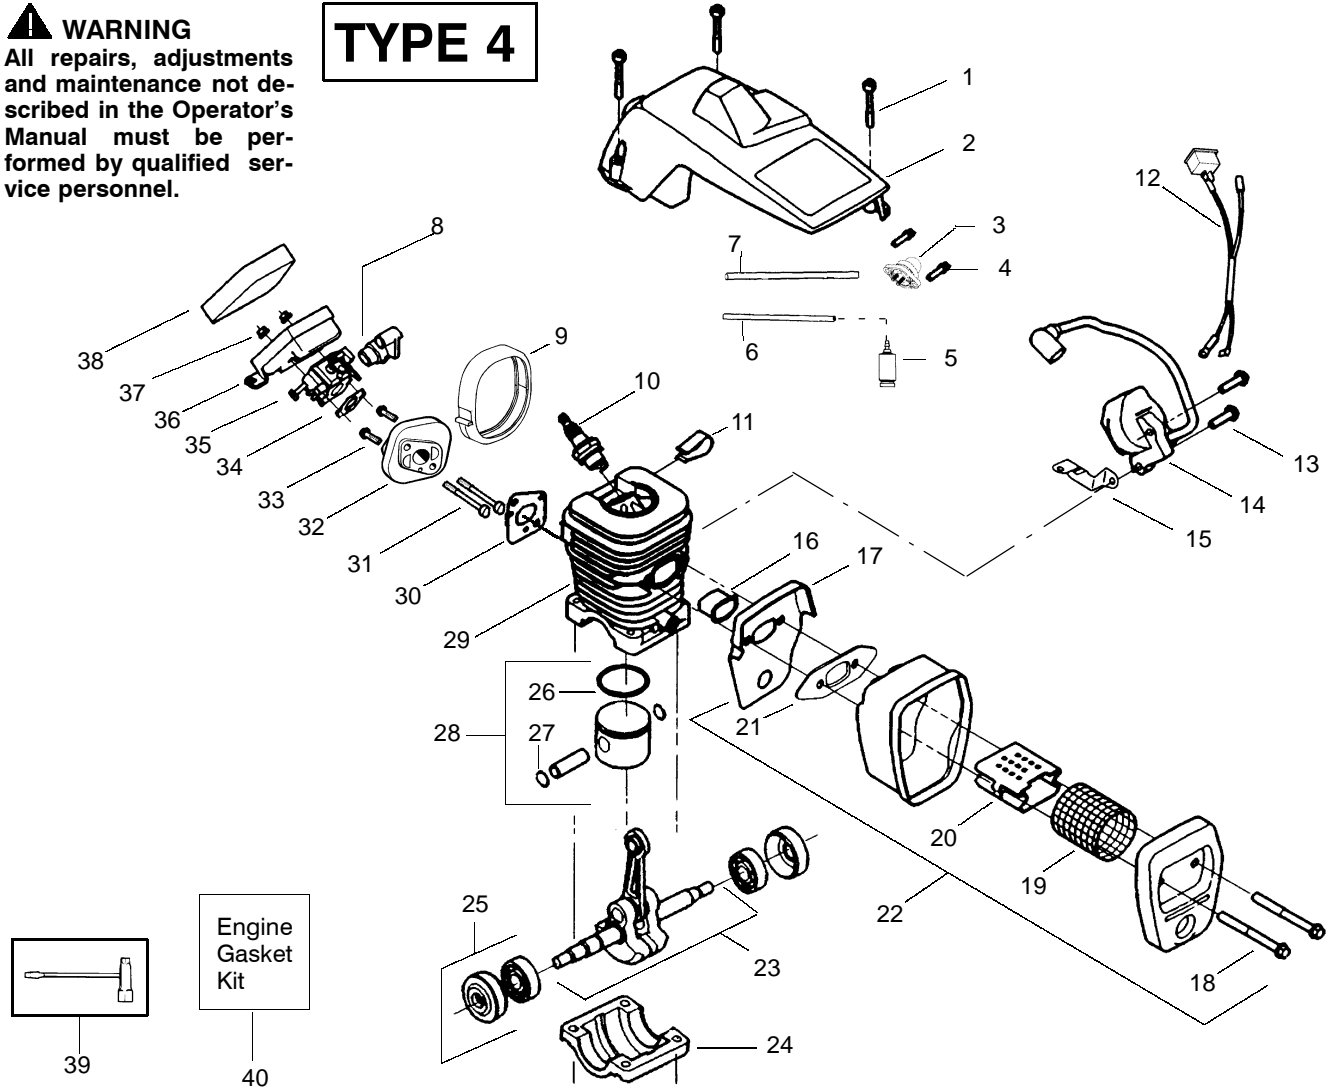

▲ WARNING
All repairs, adjustments and maintenance not described in the Operator's Manual must be performed by qualified service personnel.

TYPE 4

Ref.	Part No.	Description	Ref.	Part No.	Description	Ref.	Part No.	Description
1.	530016153	Screw	19.	530036103	Screen-Spark	36.	530047604	Housing-Air Filter
2.	530071310	Kit-Cyl. Shield	20.	530037813	Diffuser-Muffler	37.	530016101	Nut
3.	530047213	Assy-Air Purge	21.	530069608	Gasket-Muffler (kit)	38.	530037793	Air Filter - Foam
4.	530015780	Screw	22.	530047207	Assy-Muffler (Incl. 17-21)	39.	530031135	Wrench-Bar
5.	530095646	Assy-Fuel Pick-up	23.	530047062	Assy-Crankshaft	40.	530069608	Kit-Engine Gasket (incl. 34,30,21)
6.	530069247	Kit-Line Purge/Carb. (Small Dia)	24.	530037935	Cap-Crankcase			
7.	530069216	Kit-Line Purge/Tank (large line)	25.	530056363	Assy-Seal & Bearing			
8.	530035526	Grommet-Carb Adjust.	26.	530038729	Ring-Piston			
9.	530054144	Seal-Carb Adapter	27.	530015697	Retainer - Piston Pin			
10.	952030150	Spark Plug (RCJ-7Y)	28.	530071408	Kit-Piston - (incl. 26-27)			
11.	530016136	Clip-High Tension Lead	29.	530012411	Cylinder			
12.	530049117	Assy-Wire Harness (includes switch)	30.	530069608	Gasket-Carb. Adapter (kit)			
13.	530015814	Screw	31.	530016187	Screw			Not Shown
14.	530039198	Module-Ignition	32.	530049700	Carb. Adapter	530163664		Manual- (Scan)
15.	530047442	Strap-Ground	33.	530016386	Screw	530163665		Manual - (Euro I)
16.	530037652	Insulator-Heat	34.	530069608	Carb. Gasket (kit)	530163666		Manual - (Euro II)
17.	530049870	Back Plate-Muffler	35.	---	Kit-Carburetor (WT-625)	530054781		Decal-Warning
18.	530016132	Screw		530071621				

↙ = NEW PART NUMBER FOR THIS IPL

★ = REFER TO THE SERVICE REFERENCE INDICATED FOR MORE INFORMATION. (LOCATED AT END OF IPL)