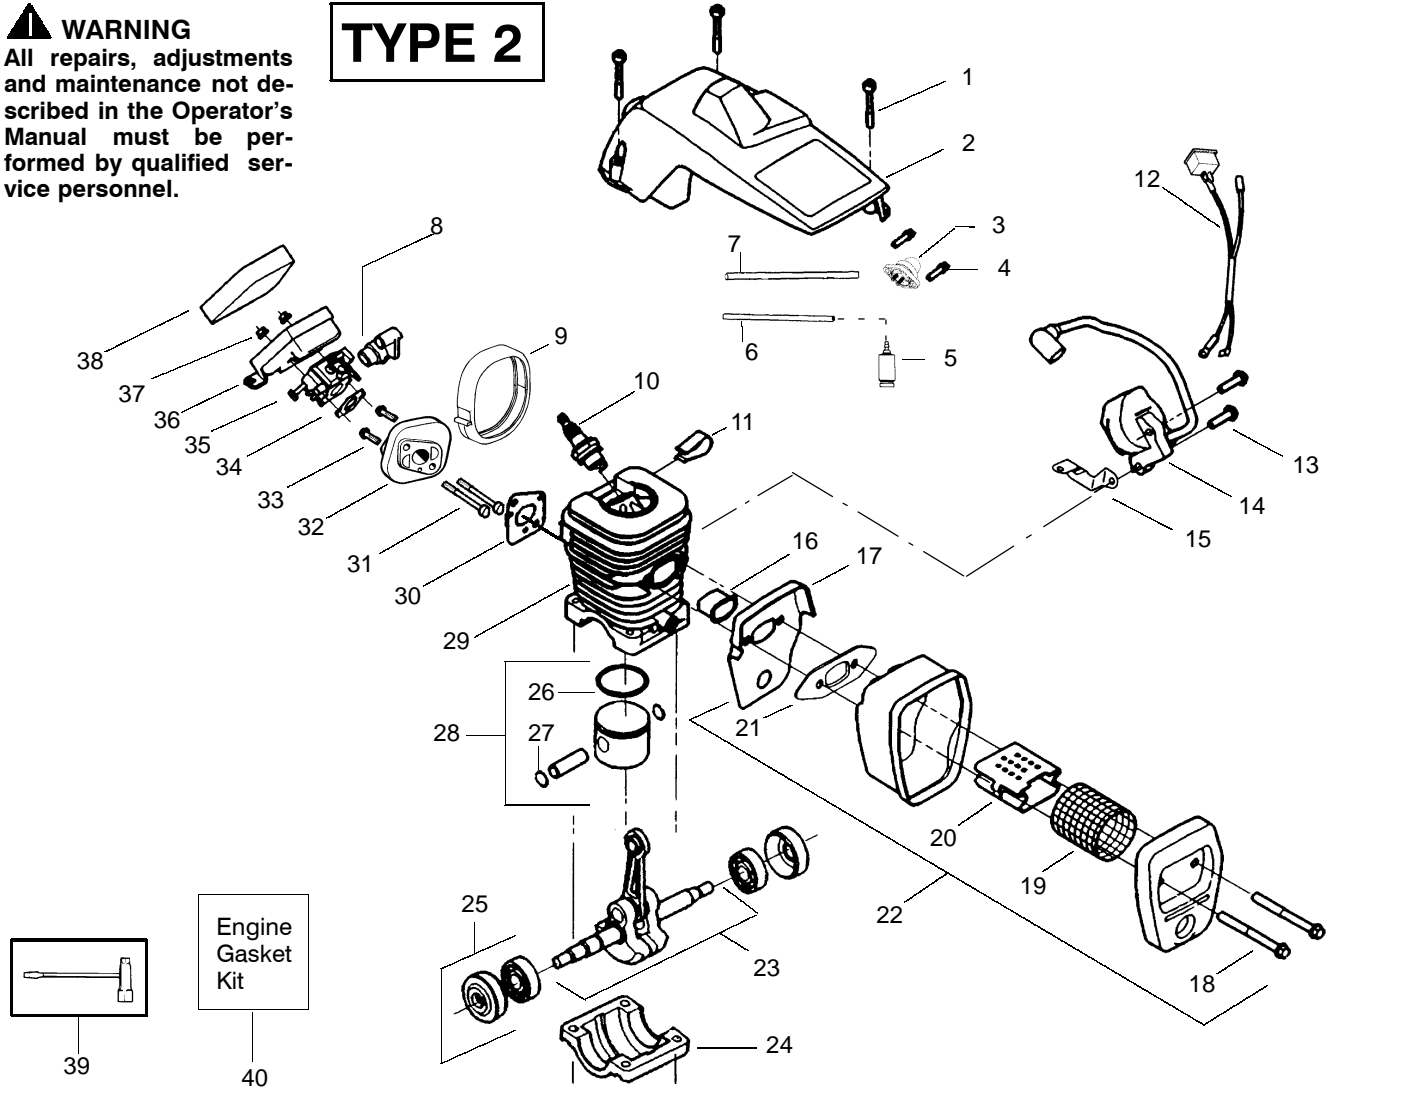

WARNING
All repairs, adjustments and maintenance not described in the Operator's Manual must be performed by qualified service personnel.

TYPE 2

Ref.	Part No.	Description	Ref.	Part No.	Description	Ref.	Part No.	Description
1.	530016153	Screw	19.	530036103	Screen-Spark	36.	530047604	Housing-Air Filter
2.	530056966	Shield-Cylinder	20.	530037813	Diffuser-Muffler	37.	530016101	Nut
3.	530047213	Assy-Air Purge	21.	530069608	Gasket-Muffler (kit)	38.	530037793	Air Filter - Foam
4.	530015780	Screw	22.	530047207	Assy-Muffler (Incl. 17-21)	39.	530031135	Wrench-Bar
5.	530095646	Assy-Fuel Pick-up	23.	530047062	Assy-Crankshaft	40.	530069608	Kit-Engine Gasket (incl. 34,30,21)
6.	530069247	Kit-Line Purge/Carb. (Small Dia)	24.	530037935	Cap-Crankcase			
7.	530069216	Kit-Line Purge/Tank (large line)	25.	530056363	Assy-Seal & Bearing			
8.	530049244	Grommet-Carb Adjust.	26.	530038729	Ring-Piston			
9.	530054144	Seal-Carb Adapter	27.	530015697	Retainer - Piston Pin			
10.	952030150	Spark Plug (RCJ-7Y)	28.	530071408	Kit-Piston - (incl. 26-27)			
11.	530016136	Clip-High Tension Lead	29.	530012411	Cylinder			
12.	530049117	Assy-Wire Harness (includes switch)	30.	530069608	Gasket-Carb. Adapter (kit)			
13.	530015814	Screw	31.	530016187	Screw			
14.	530039167	Module-Ignition	32.	530049700	Carb. Adapter	↗	530163664	Manual- (Scan)
15.	530047442	Strap-Ground	33.	530016386	Screw	↗	530163665	Manual - (Euro I)
16.	530037652	Insulator-Heat	34.	530069608	Carb. Gasket (kit)	↗	530163666	Manual - (Euro II)
17.	530049870	Back Plate-Muffler	35.	---	Kit-Carburetor (WT-391)		530054781	Decal-Warning
18.	530016132	Screw					530038478	Cap-limiter low(tan)
							530038479	Cap-limiter high(brn)

Not Shown

↗ = NEW PART NUMBER FOR THIS IPL

★ = REFER TO THE SERVICE REFERENCE INDICATED FOR MORE INFORMATION. (LOCATED AT END OF IPL)