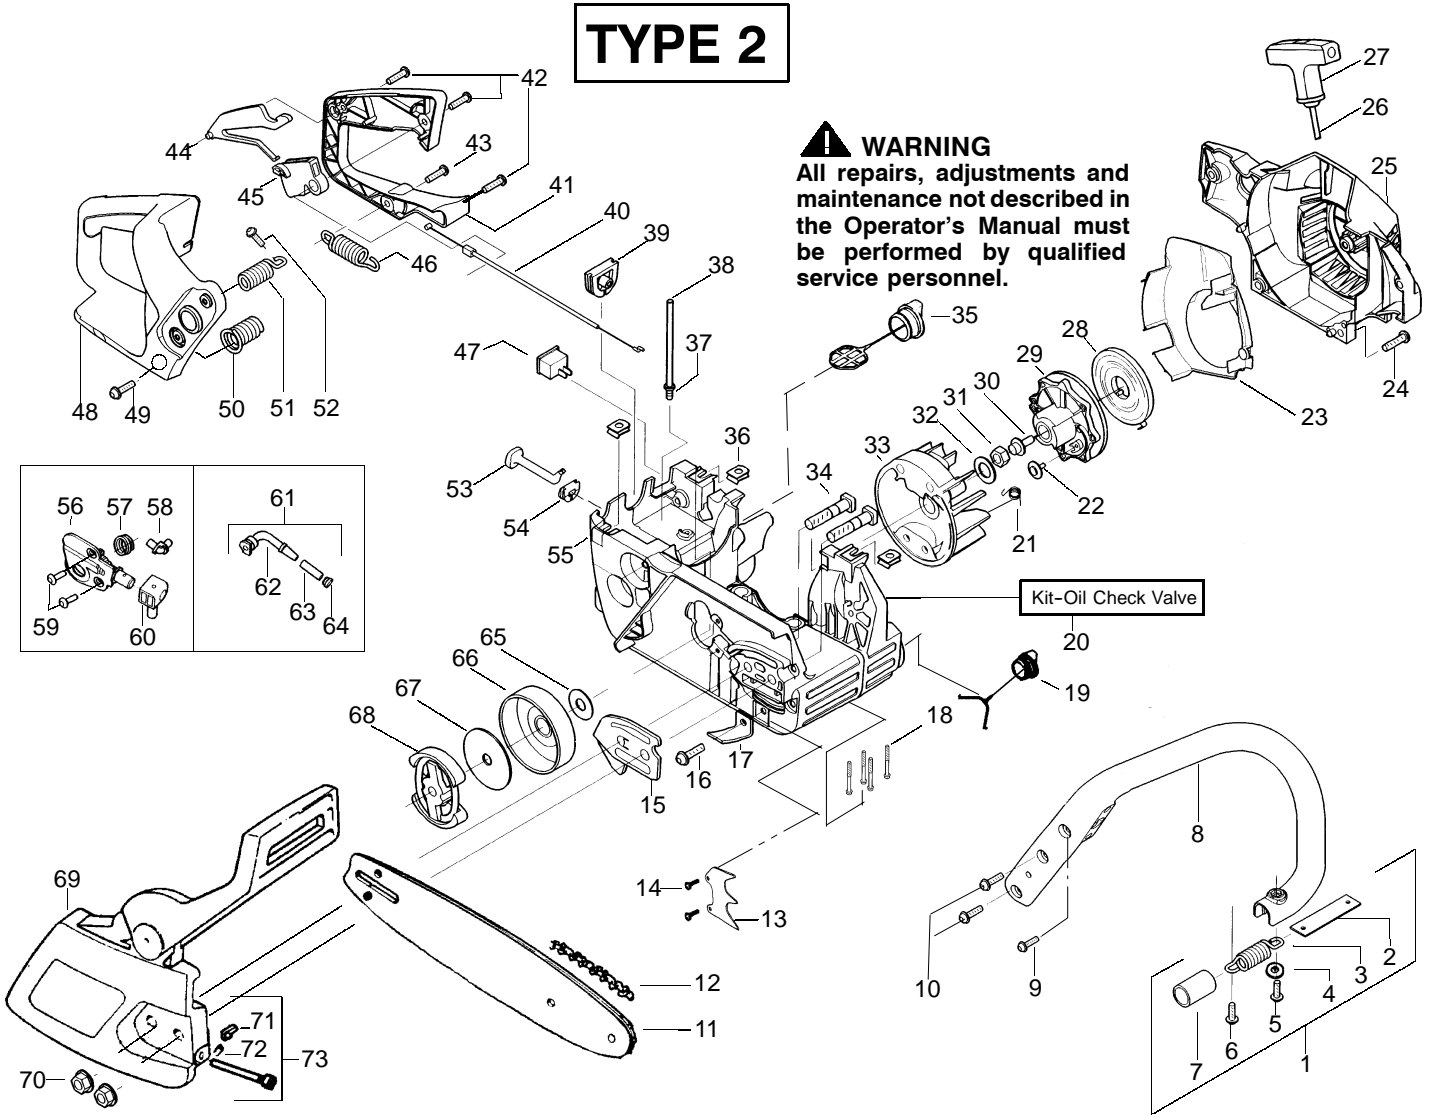

TYPE 2

⚠ WARNING
All repairs, adjustments and maintenance not described in the Operator's Manual must be performed by qualified service personnel.

Ref.	Part No.	Description	Ref.	Part No.	Description	Ref.	Part No.	Description
1.	530047963	Assy.- Isolator	27.	530056402	Handle- Starter	53.	530047605	Knob- Choke
2.	530047608	Strap- Limiter	28.	530027531	Spring- Recoil	54.	530049005	Grommet- Knob
3.	530042082	Spring- Isolator	29.	530037817	Pulley- Starter	55.	530056597	Assy- Chassis
4.	530015123	Washer	30.	530015920	Screw	56.	530071259	Kit- Oil Pump (Incls. 57,58,60)
5.	530016018	Screw	31.	530016134	Nut- Flywheel	57.	530037820	Gear- Worm Spring
6.	530015843	Screw	32.	530015127	Washer- Flywheel	58.	530049477	Elbow- Oil Pickup
7.	530036142	Sleeve- AV Spring	33.	530039209	Assy- Flywheel	59.	530016064	Screw
8.	530047583	Handle- Front	34.	530016133	Bolt- Bar	60.	530019206	Seal Block
9.	530015940	Screw	35.	530047192	Assy- Fuel Cap	61.	530047663	Assy- Oil Pickup (Incl. 62-64)
10.	530015814	Screw	36.	530015922	Nut- "U"- Type	62.	530038373	Pick-up Oiler
11.	530044896	Bar - 14"	37.	530023877	Fitting- fuel line	63.	530037821	Filter- Oil
12.	538029933	Chain 14"	38.	530069216	Kit- Fuel line (large)	64.	530030189	Plug- Oil Filter
13.	530014381	Kit- Assy Spike (incl. 14)	39.	530047631	Grommet- Cable	65.	530015907	Washer- Thrust
14.	530015805	Screw	40.	530047602	Cable- Throttle	66.	530047061	Assy- Clutch Drum w/bearing
15.	530038238	Plate- Bar Mounting	41.	530047581	Cover- Rear Handle	67.	530015611	Washer- Clutch
16.	530015814	Screw	42.	530015906	Screw	68.	530014949	Assy. Clutch
17.	530029850	Chain Catcher	43.	530015886	Screw	69.	530054736	Assy- Chain Brake
18.	530016132	Screw	44.	530036098	Lockout- Throttle	70.	530015917	Nut- Bar Mounting
19.	530010846	Assy- Oil Cap	45.	530036097	Trigger- Throttle	71.	530015826	Pin- Retainer
20.	530071666	Kit- Oil Check Valve	46.	530042082	Spring	72.	530038593	Retainer
21.	530023817	Spring- Starter Dog	47.	530069572	Kit- Switch	73.	530069611	Kit- Bar Adjust (incl. 71 & 72)
22.	530016080	Screw	48.	530047582	Handle - Rear			
23.	530055723	Baffle- Air	49.	530015814	Screw			
24.	530015892	Screw	50.	530053274	Assy. Isolator - lower			
25.	530054175	Housing- Fan	51.	530071385	Kit- Isolator (Upper)			
26.	530069232	Kit- Rope	52.	530015875	Screw			

✓ = NEW PART NUMBER FOR THIS IPL

* = REFER TO THE SERVICE REFERENCE INDICATED FOR MORE INFORMATION. (LOCATED AT END OF IPL)